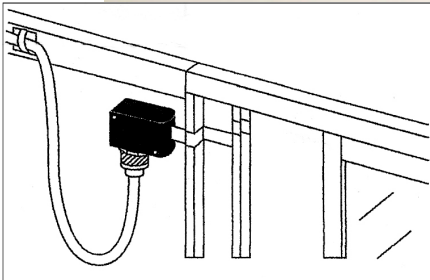

NEW PRODUCT!!

CTC-50M

Window Gap Jumper

Frequency Range: DC-1300MHz

Connectors: SO-239

Length: 15.75 inches

Max Power: HF 100W PEP

VHF: 60W FM