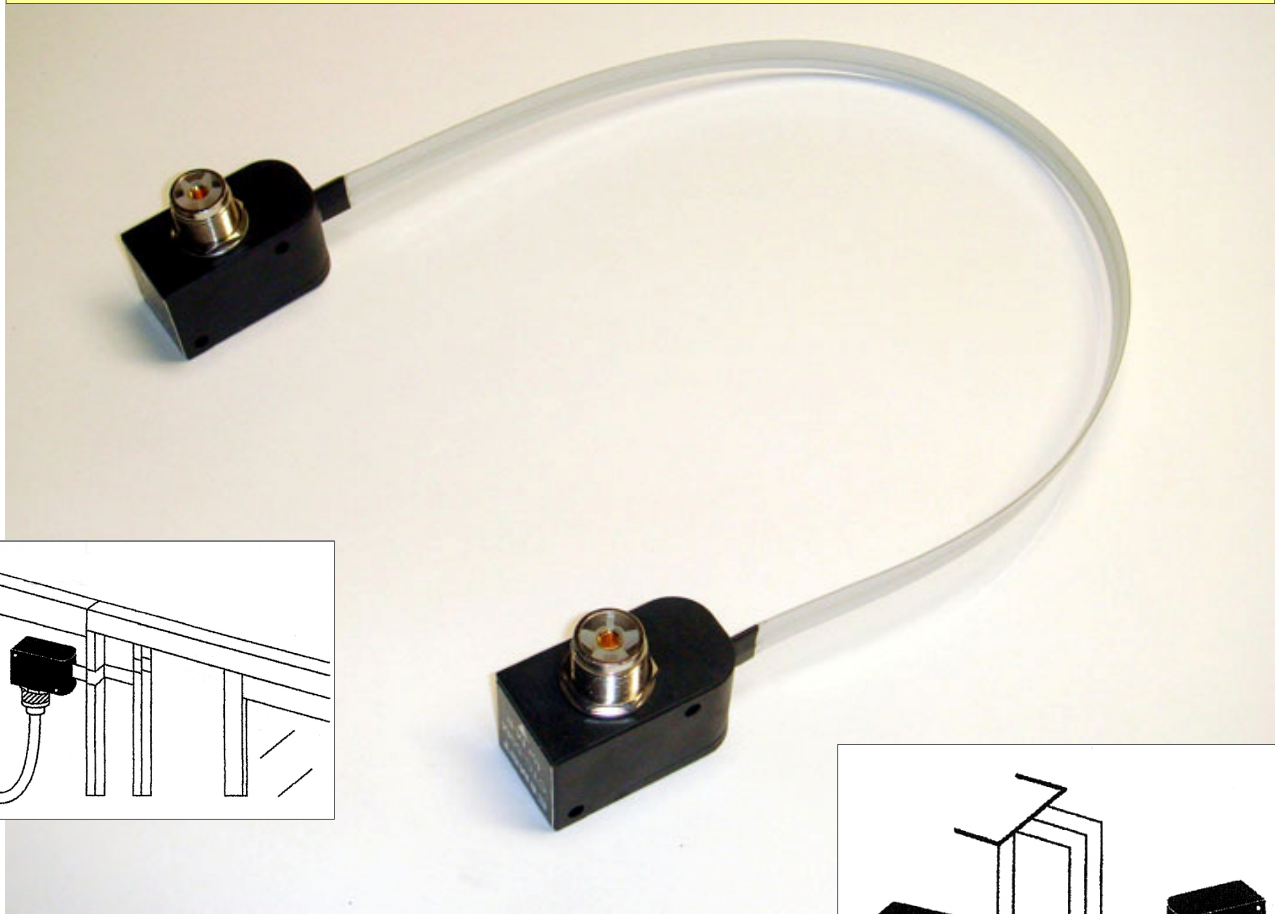

NEW PRODUCT!!

CTC-50M

Window Gap Jumper

Frequency Range: DC-1300MHz

Connectors: SO-239

Length: 15.75 inches

Max Power: HF 100W PEP

VHF: 60W FM