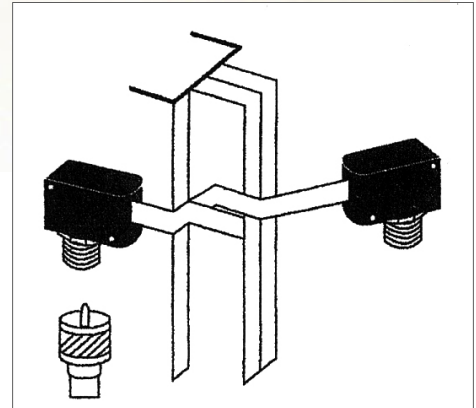

NEW PRODUCT!!

CTC-50M

Window Gap Jumper

Frequency Range: DC-1300MHz

Connectors: SO-239

Length: 15.75 inches

Max Power: HF 100W PEP

VHF: 60W FM