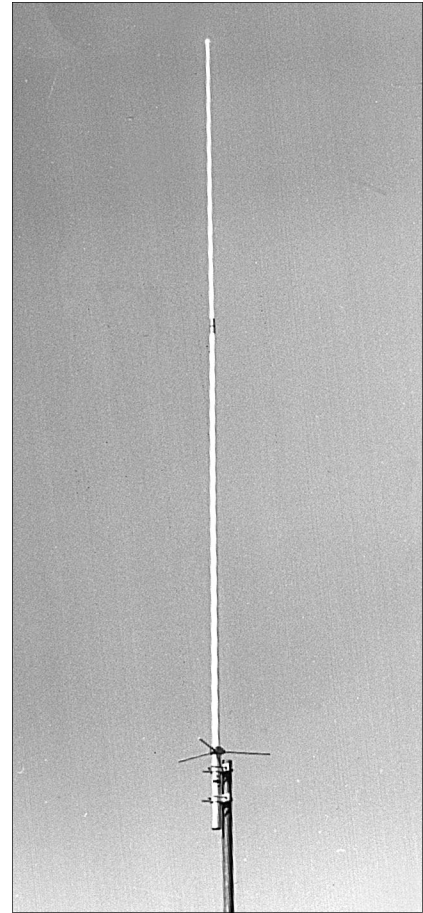

CA-712EF

70cm base station antenna

Specifications

- **440-450MHz**
- **VSWR: Less than 1.5:1**
- **Gain: 9dBi**
- **Length: 10 ft 5 inches**
- **Weight:: 3 lbs**
- **Max Power: 200 watts**
- **Max Wind Survival: 112MPH**
- **Wind Load: 66sq in (.46 sq ft)**
- **Mast Required: 1.25-2.5 inches**
- **Connector: Integral N- female**
- **Radome: Two piece white UV stabilized fiberglass.**
- **Extruded aluminum/stainless steel mounting hardware included**

FEATURES

- **Omnidirectional pattern**
- **Heavy duty fiberglass radome, 112+ MPH wind survival.**
- **Two extruded aluminum mounting brackets, stainless steel U-bolts and hardware included.**
- **Uniquely designed mounting pipe acts as a shroud to protect the coax to antenna connection from the weather.**
- **No tuning or adjustments required**